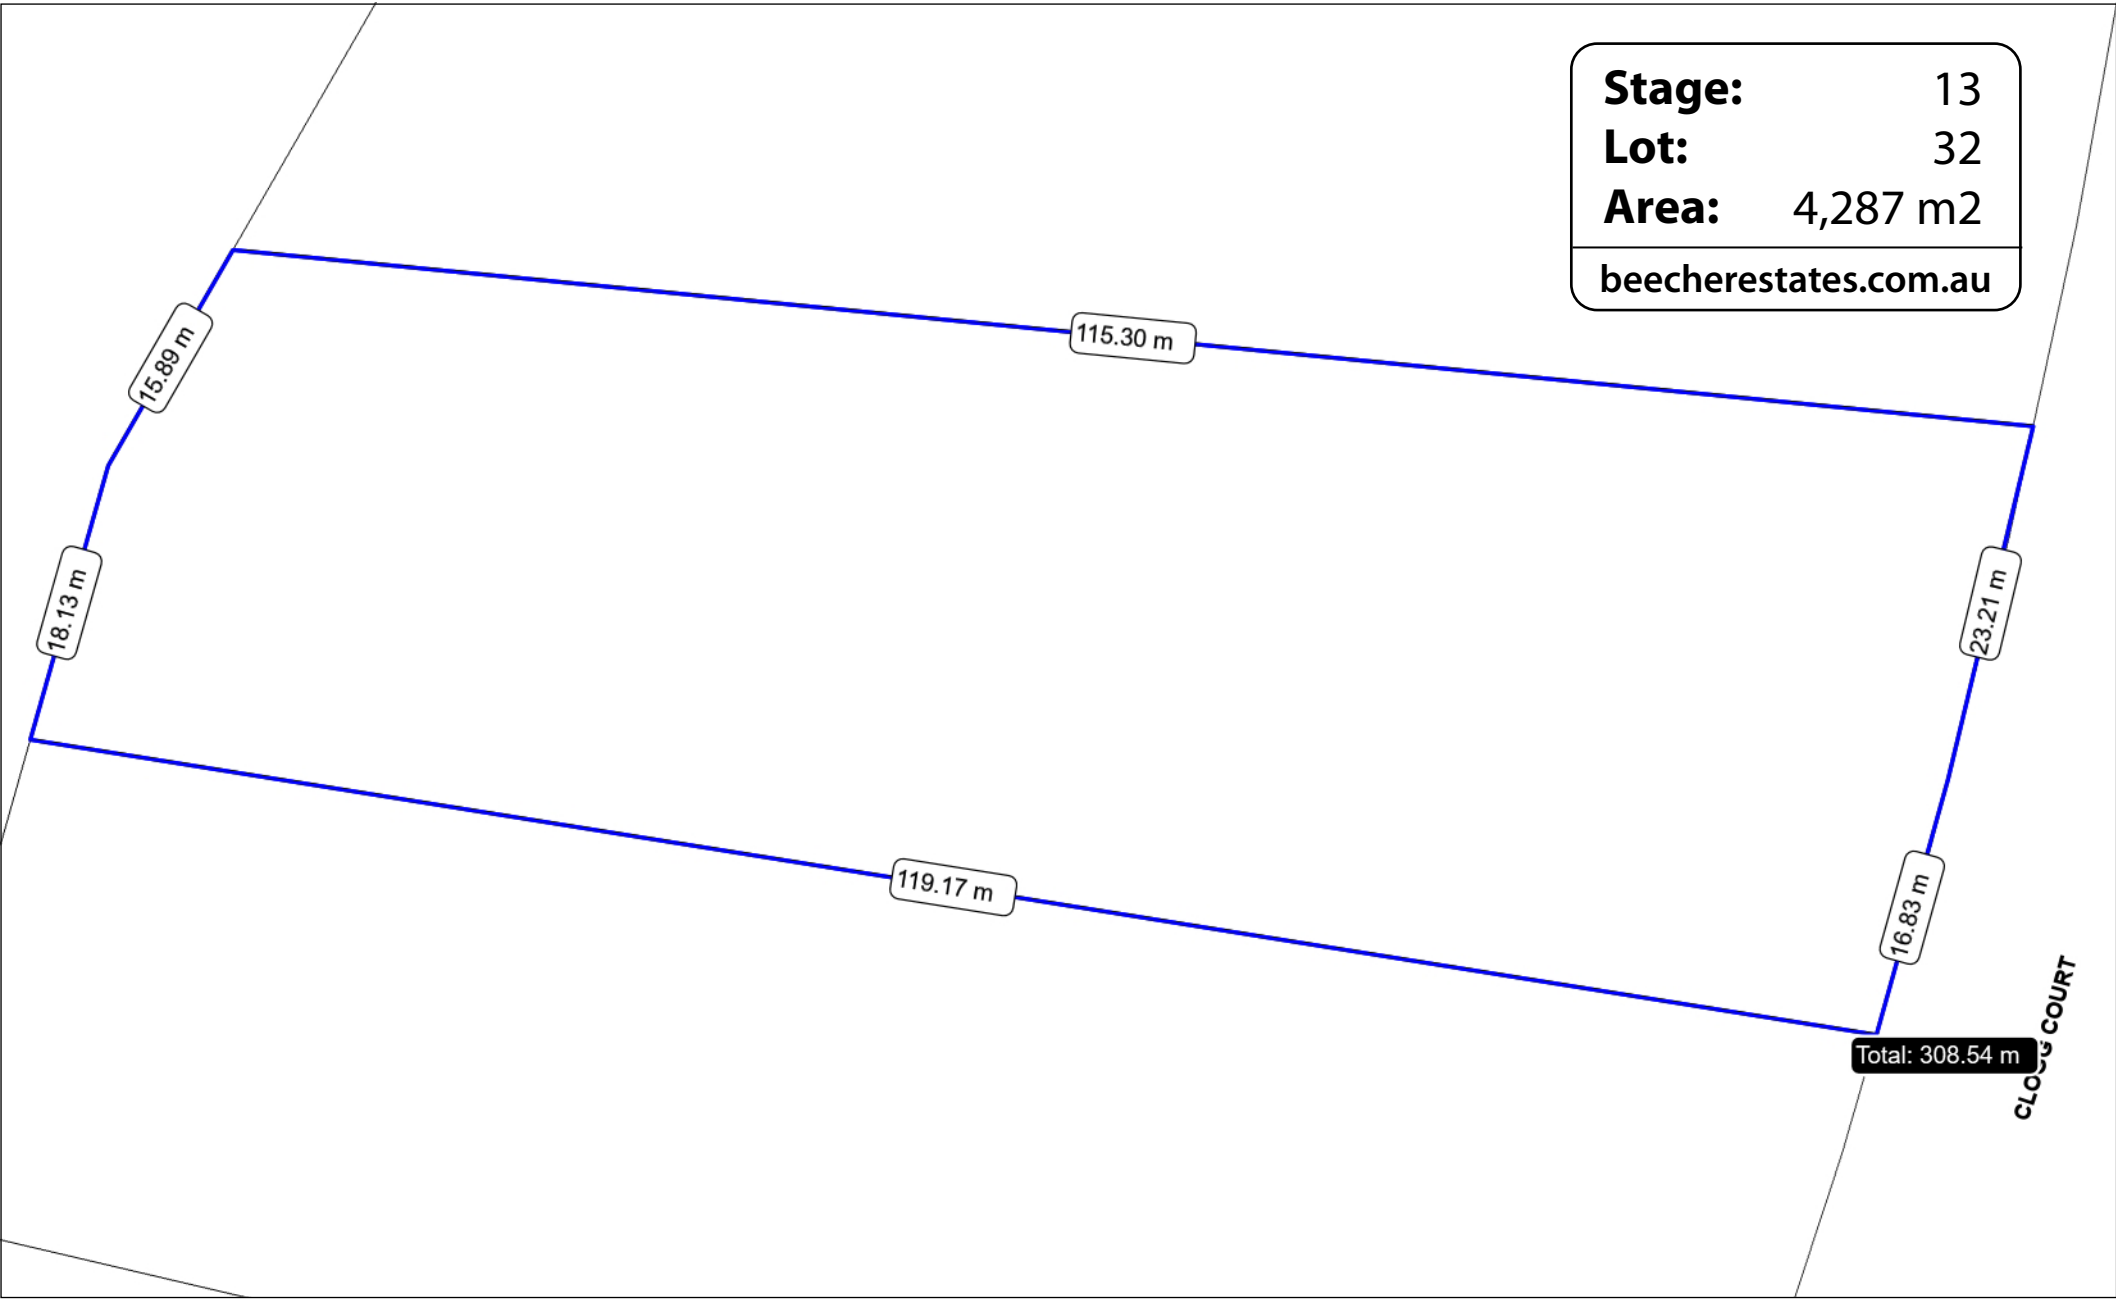

Stage: 13
Lot: 32
Area: 4,287 m²
beecherestates.com.au

10 Clogg Court
Burua, Queensland 4680

12.06 0 6.03 12.06 Meters

Printed: 21-Oct-2020
Map Scale 1:482
Original Size: A4

© Lowtian Pty. Ltd. 2020. In consideration of Lowtian Pty. Ltd. permitting use of this data you acknowledge and agree that Lowtian Pty. Ltd. gives no warranty in relation to the data including accuracy, reliability, completeness, currency or suitability and accept no liability including without limitation, liability in negligence for any loss, damage or costs including consequential damage relating to any use of the data. The information shown on this plan is approximate only and should not be considered as any more than indicative only.