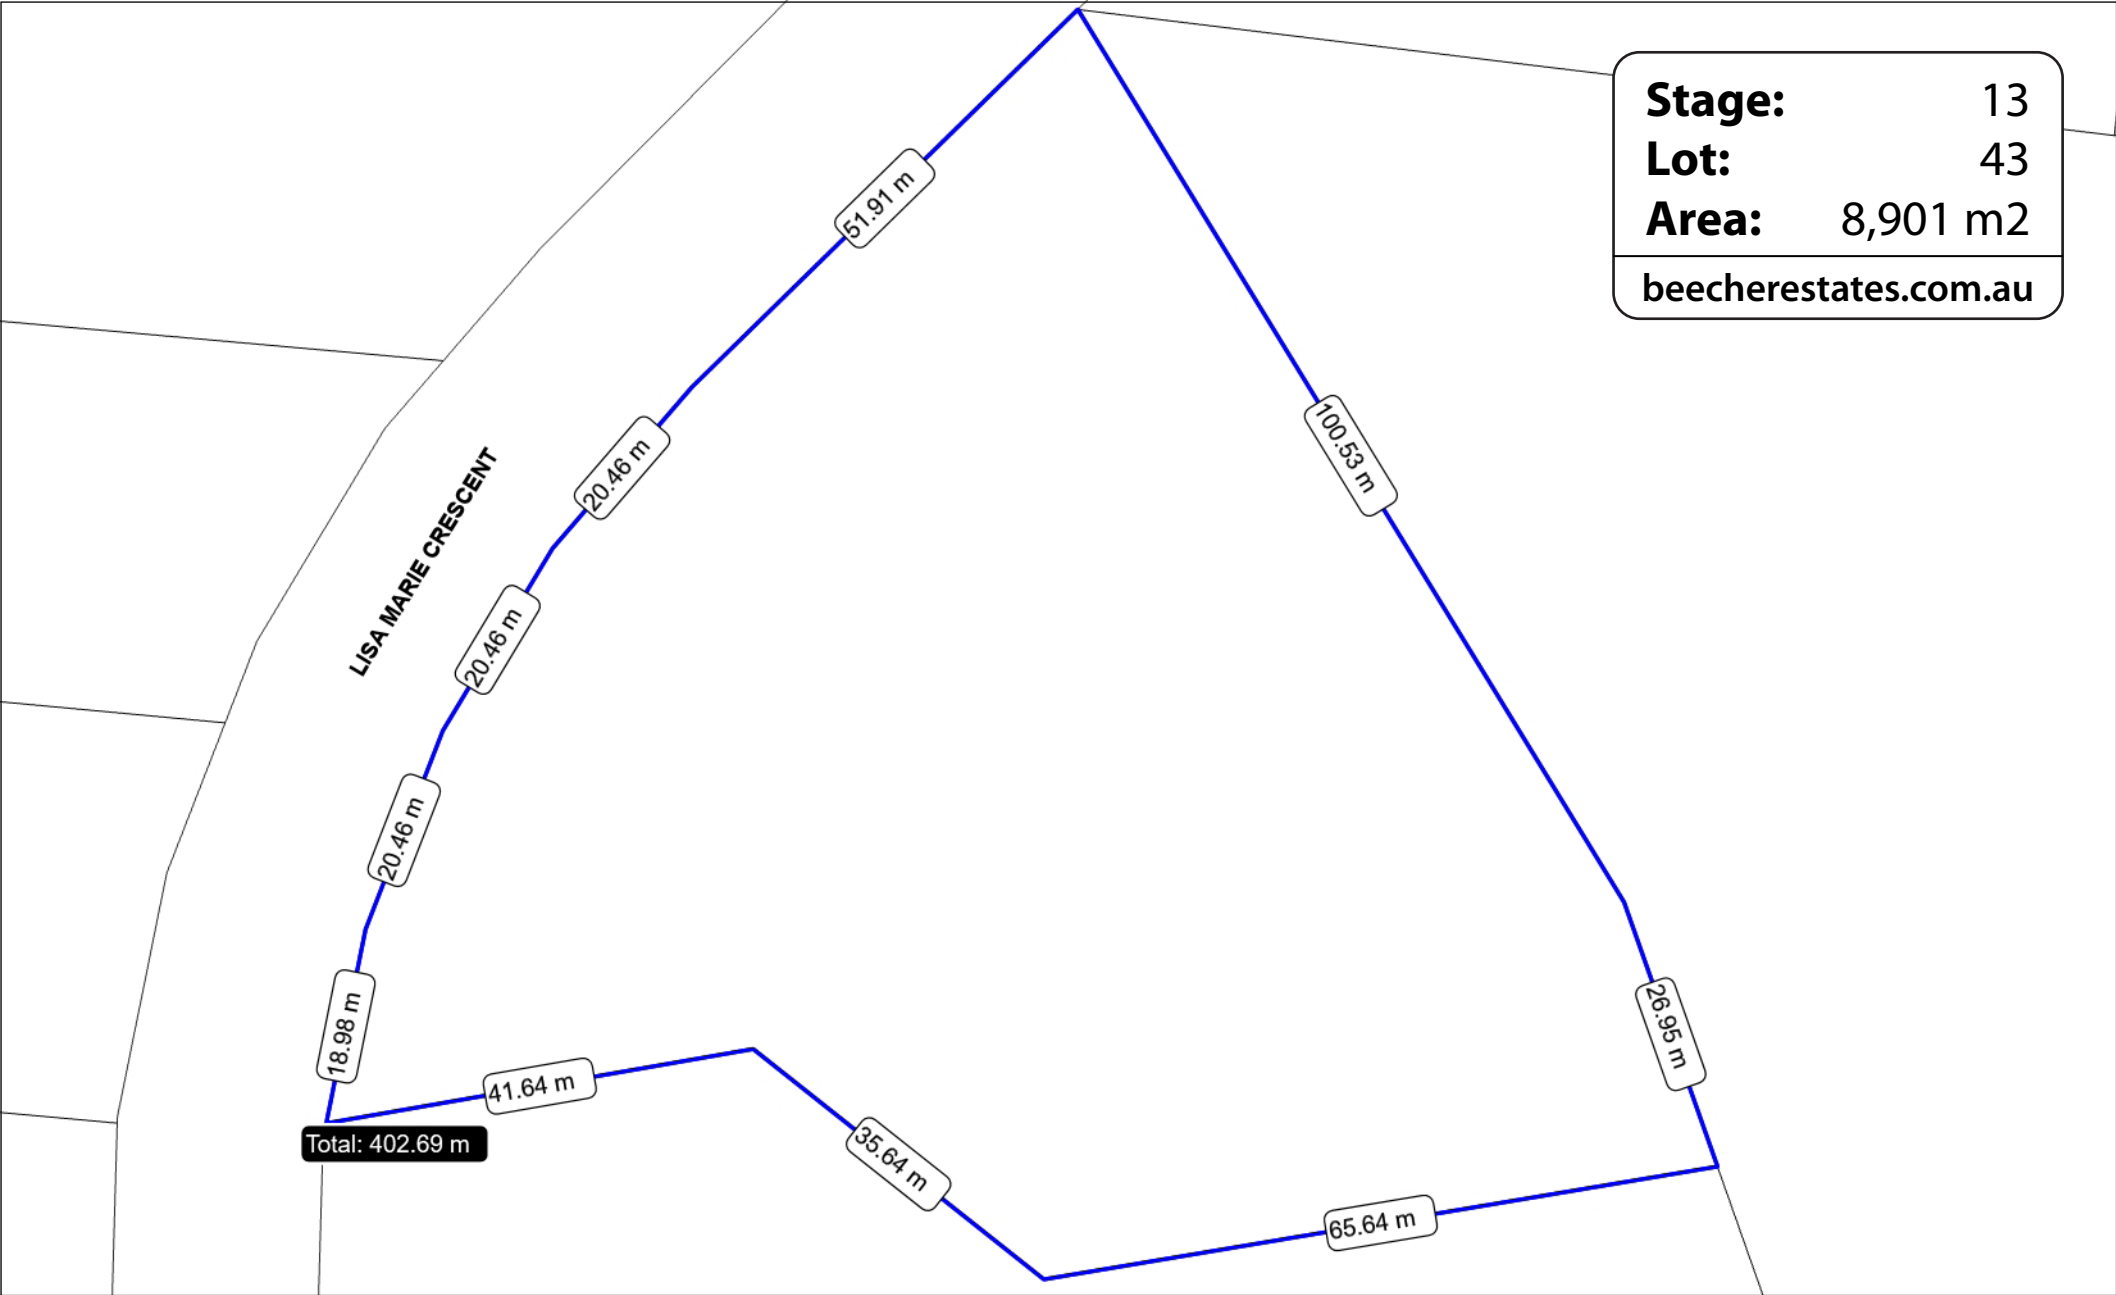

Stage: 13
Lot: 43
Area: 8,901 m²
beecherestates.com.au

31 Lisa Marie Crescent
Burua, Queensland 4680

18.18 0 9.09 18.18 Meters

Printed: 22-Oct-2020
Map Scale 1:727
Original Size: A4

© Lowtian Pty. Ltd. 2020. In consideration of Lowtian Pty. Ltd. permitting use of this data you acknowledge and agree that Lowtian Pty. Ltd. gives no warranty in relation to the data including accuracy, reliability, completeness, currency or suitability and accept no liability including without limitation, liability in negligence for any loss, damage or costs including consequential damage relating to any use of the data. The information shown on this plan is approximate only and should not be considered as any more than indicative only.