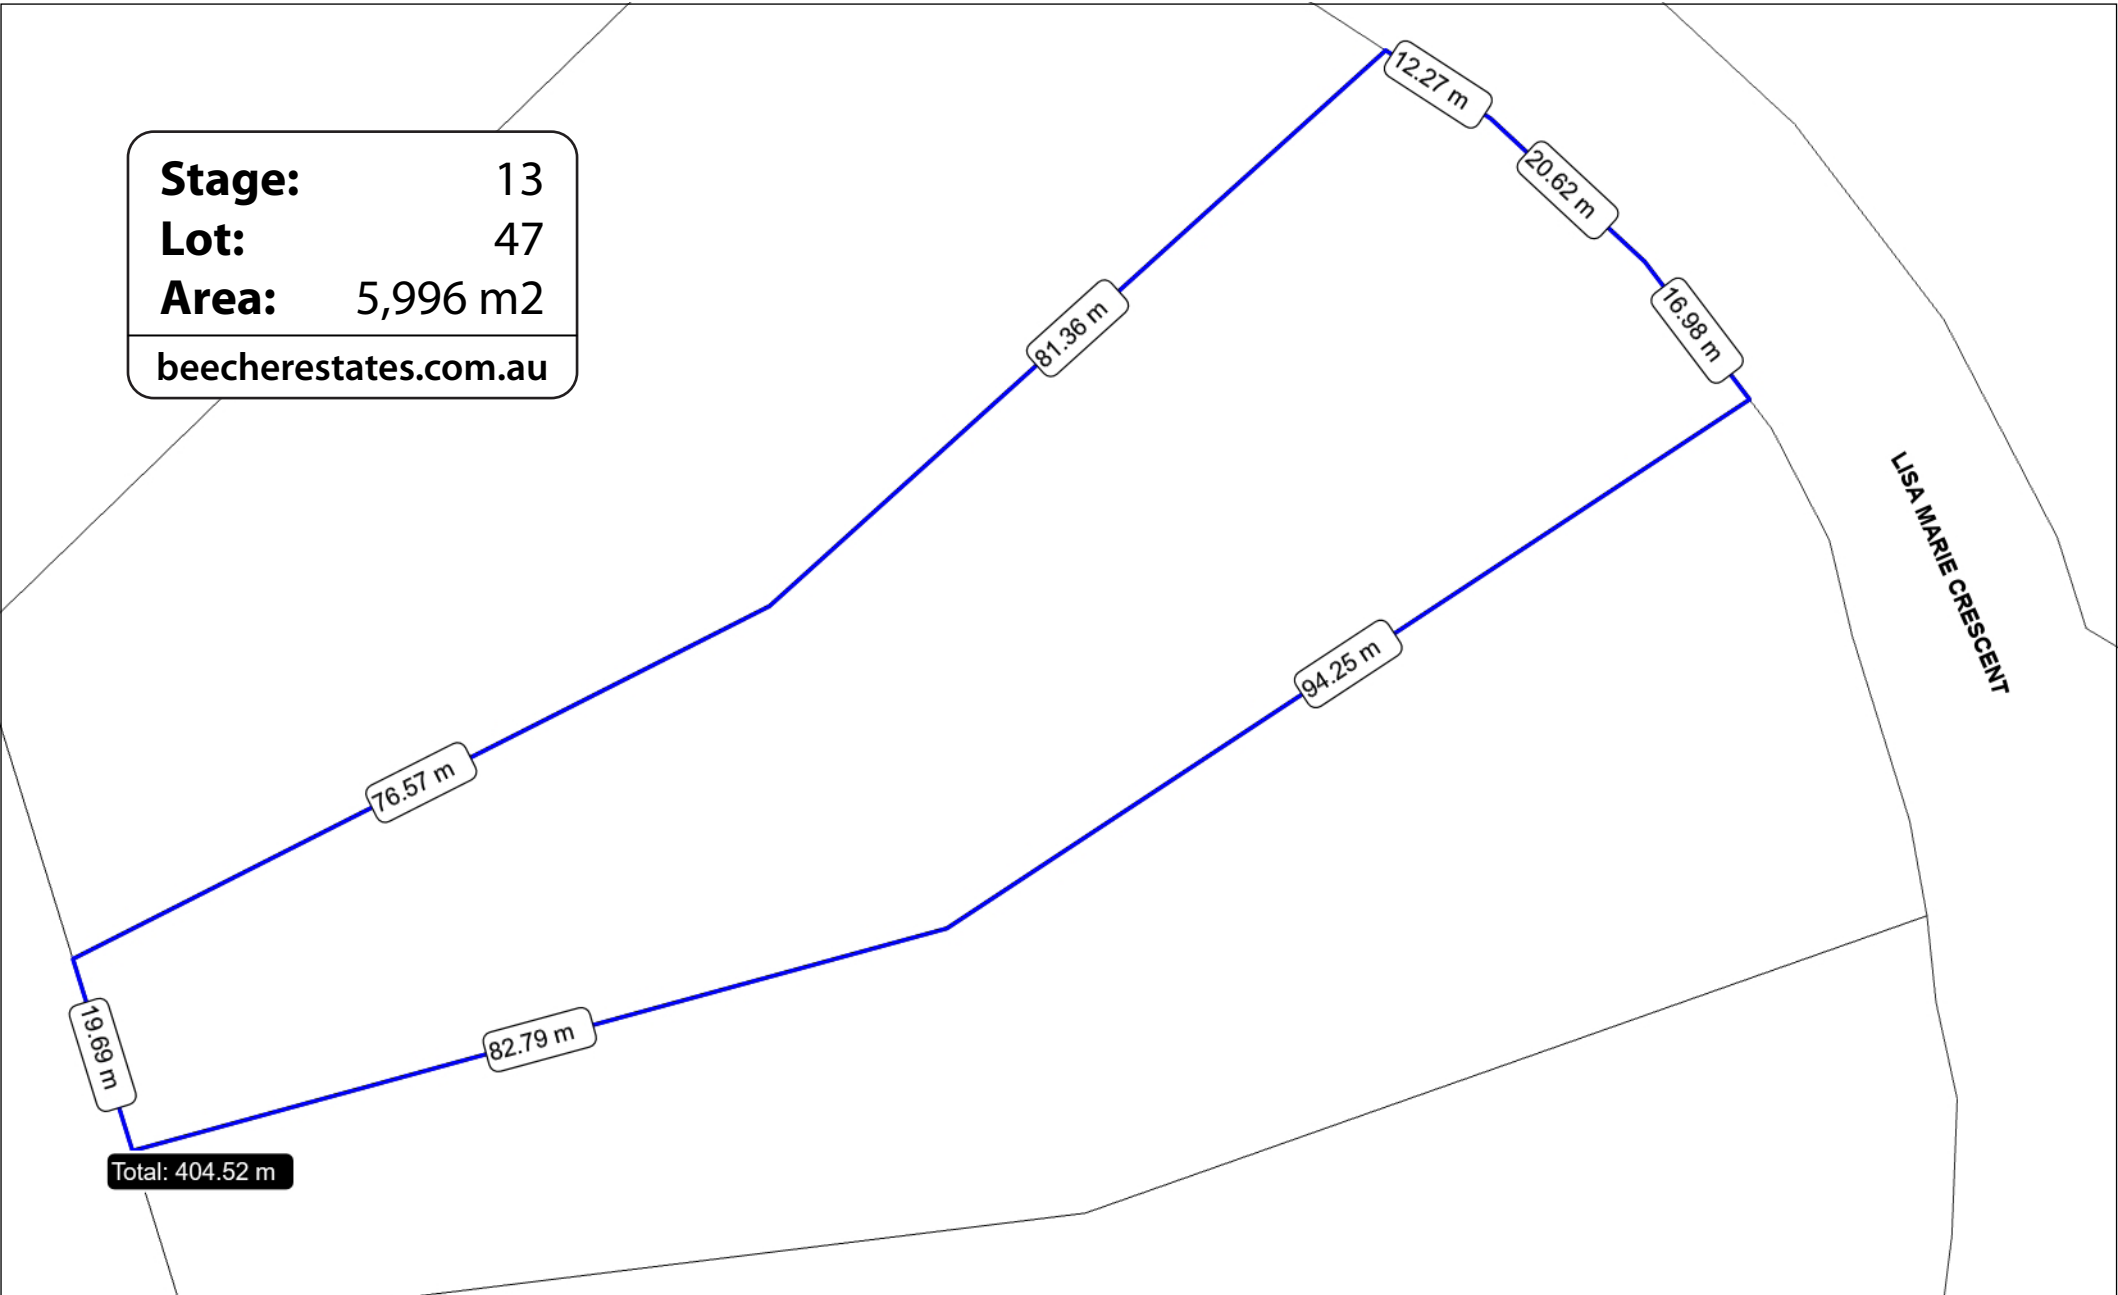

**Stage:** 13  
**Lot:** 47  
**Area:** 5,996 m<sup>2</sup>  
 beecherestates.com.au

64 Lisa Marie Crescent  
 Burua, Queensland 4680

Printed: 22-Oct-2020  
 Map Scale 1:742  
 Original Size: A4

© Lowtian Pty. Ltd. 2020. In consideration of Lowtian Pty. Ltd. permitting use of this data you acknowledge and agree that Lowtian Pty. Ltd. gives no warranty in relation to the data including accuracy, reliability, completeness, currency or suitability and accept no liability including without limitation, liability in negligence for any loss, damage or costs including consequential damage relating to any use of the data. The information shown on this plan is approximate only and should not be considered as any more than indicative only.