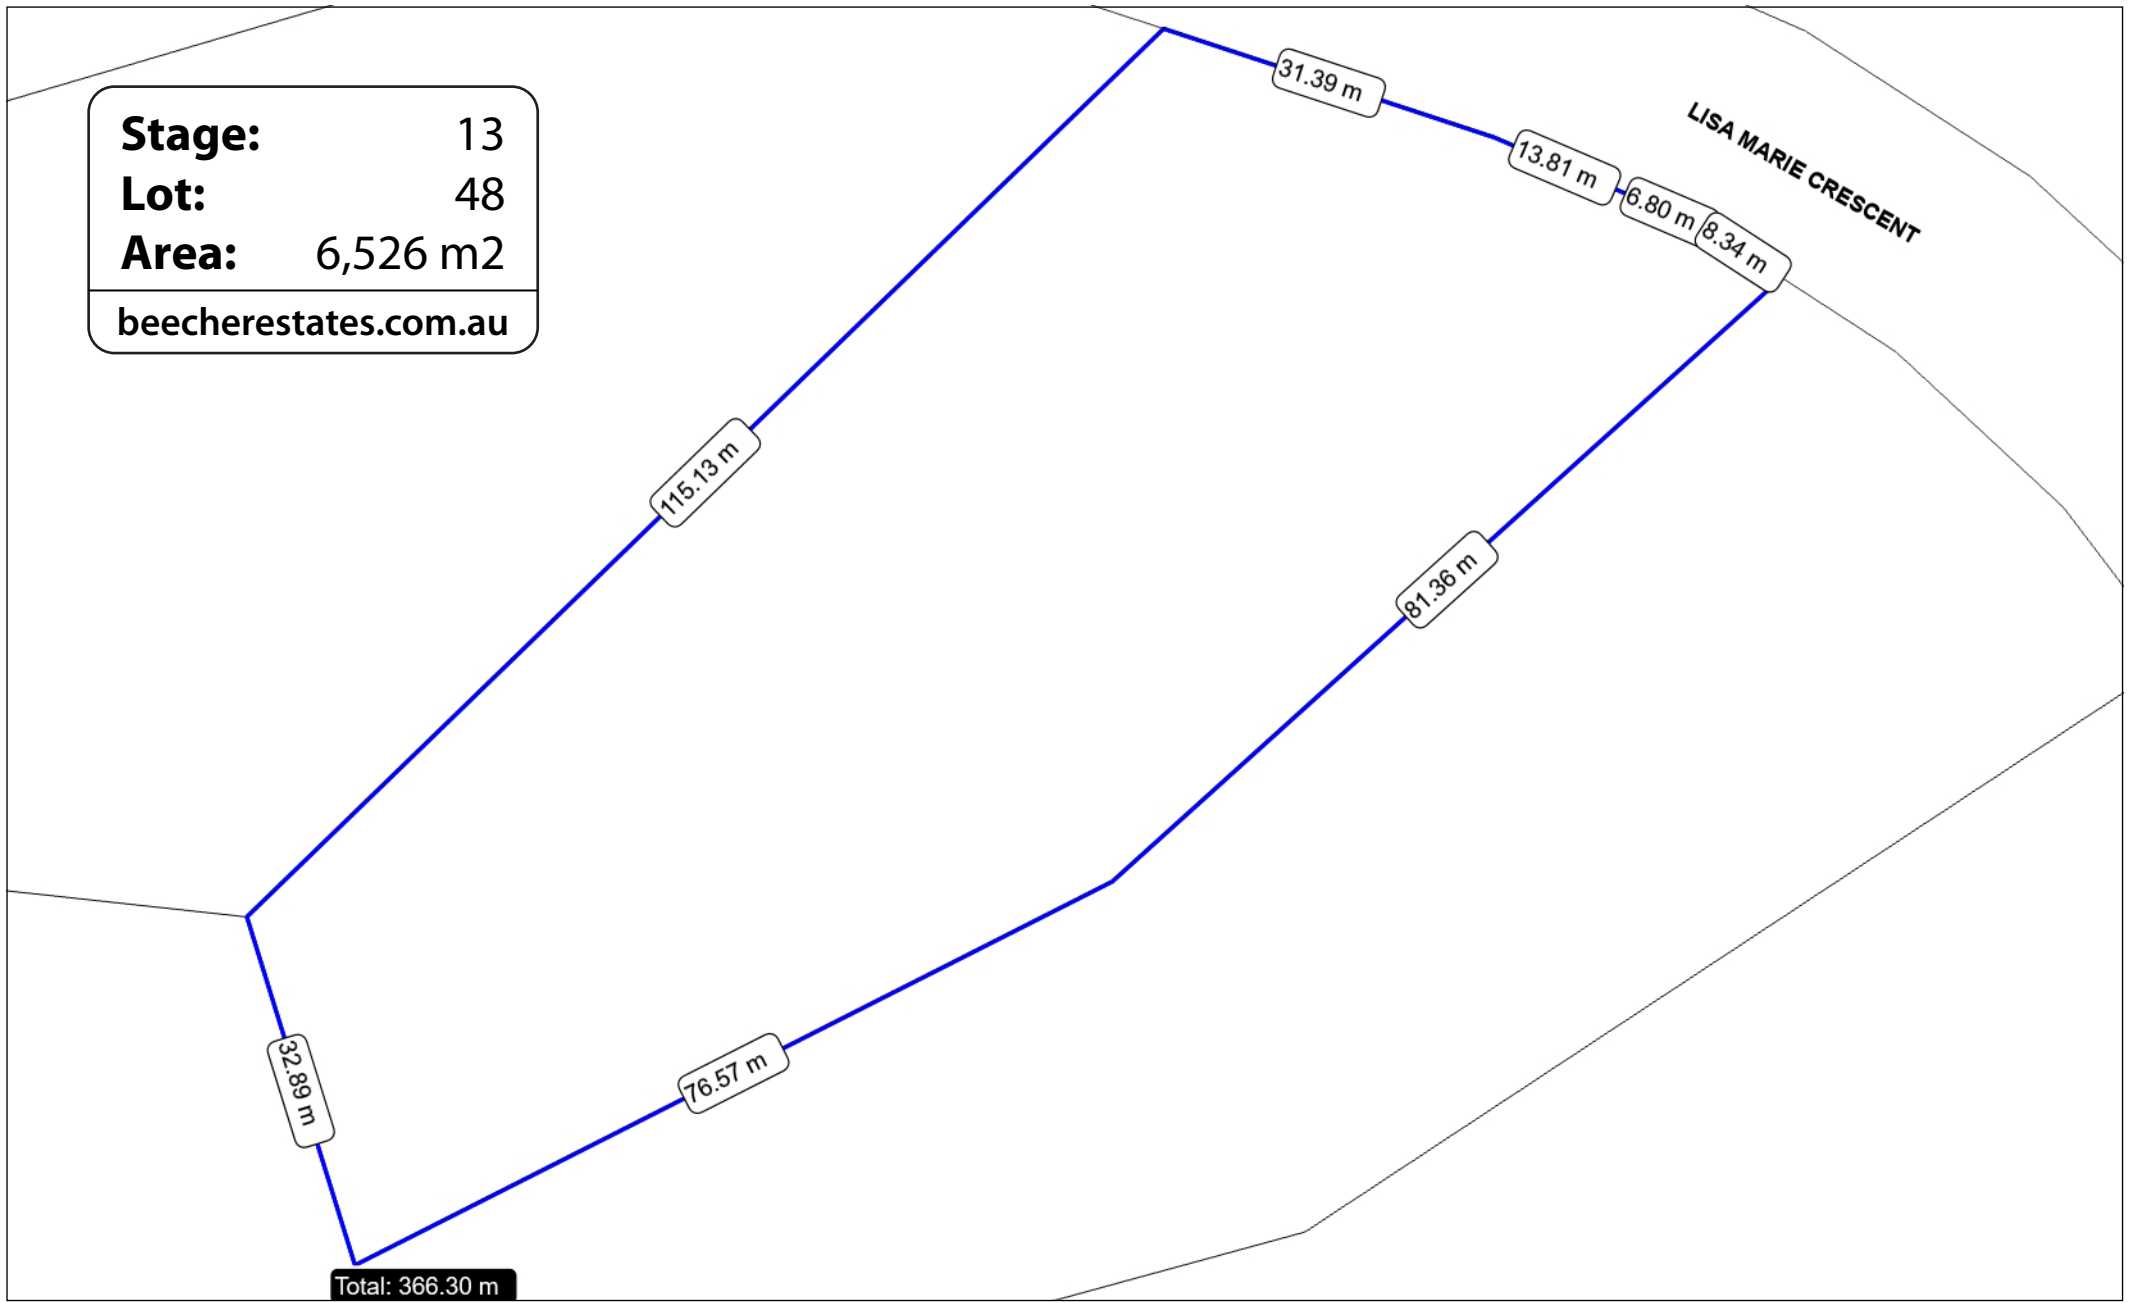

Stage: 13
Lot: 48
Area: 6,526 m²
beecherestates.com.au

58 Lisa Marie Crescent
Burua, Queensland 4680

17.07 0 8.53 17.07 Meters

Printed: 22-Oct-2020

Map Scale 1:683

Original Size: A4

© Lowtian Pty. Ltd. 2020. In consideration of Lowtian Pty. Ltd. permitting use of this data you acknowledge and agree that Lowtian Pty. Ltd. gives no warranty in relation to the data including accuracy, reliability, completeness, currency or suitability and accept no liability including without limitation, liability in negligence for any loss, damage or costs including consequential damage relating to any use of the data. The information shown on this plan is approximate only and should not be considered as any more than indicative only.