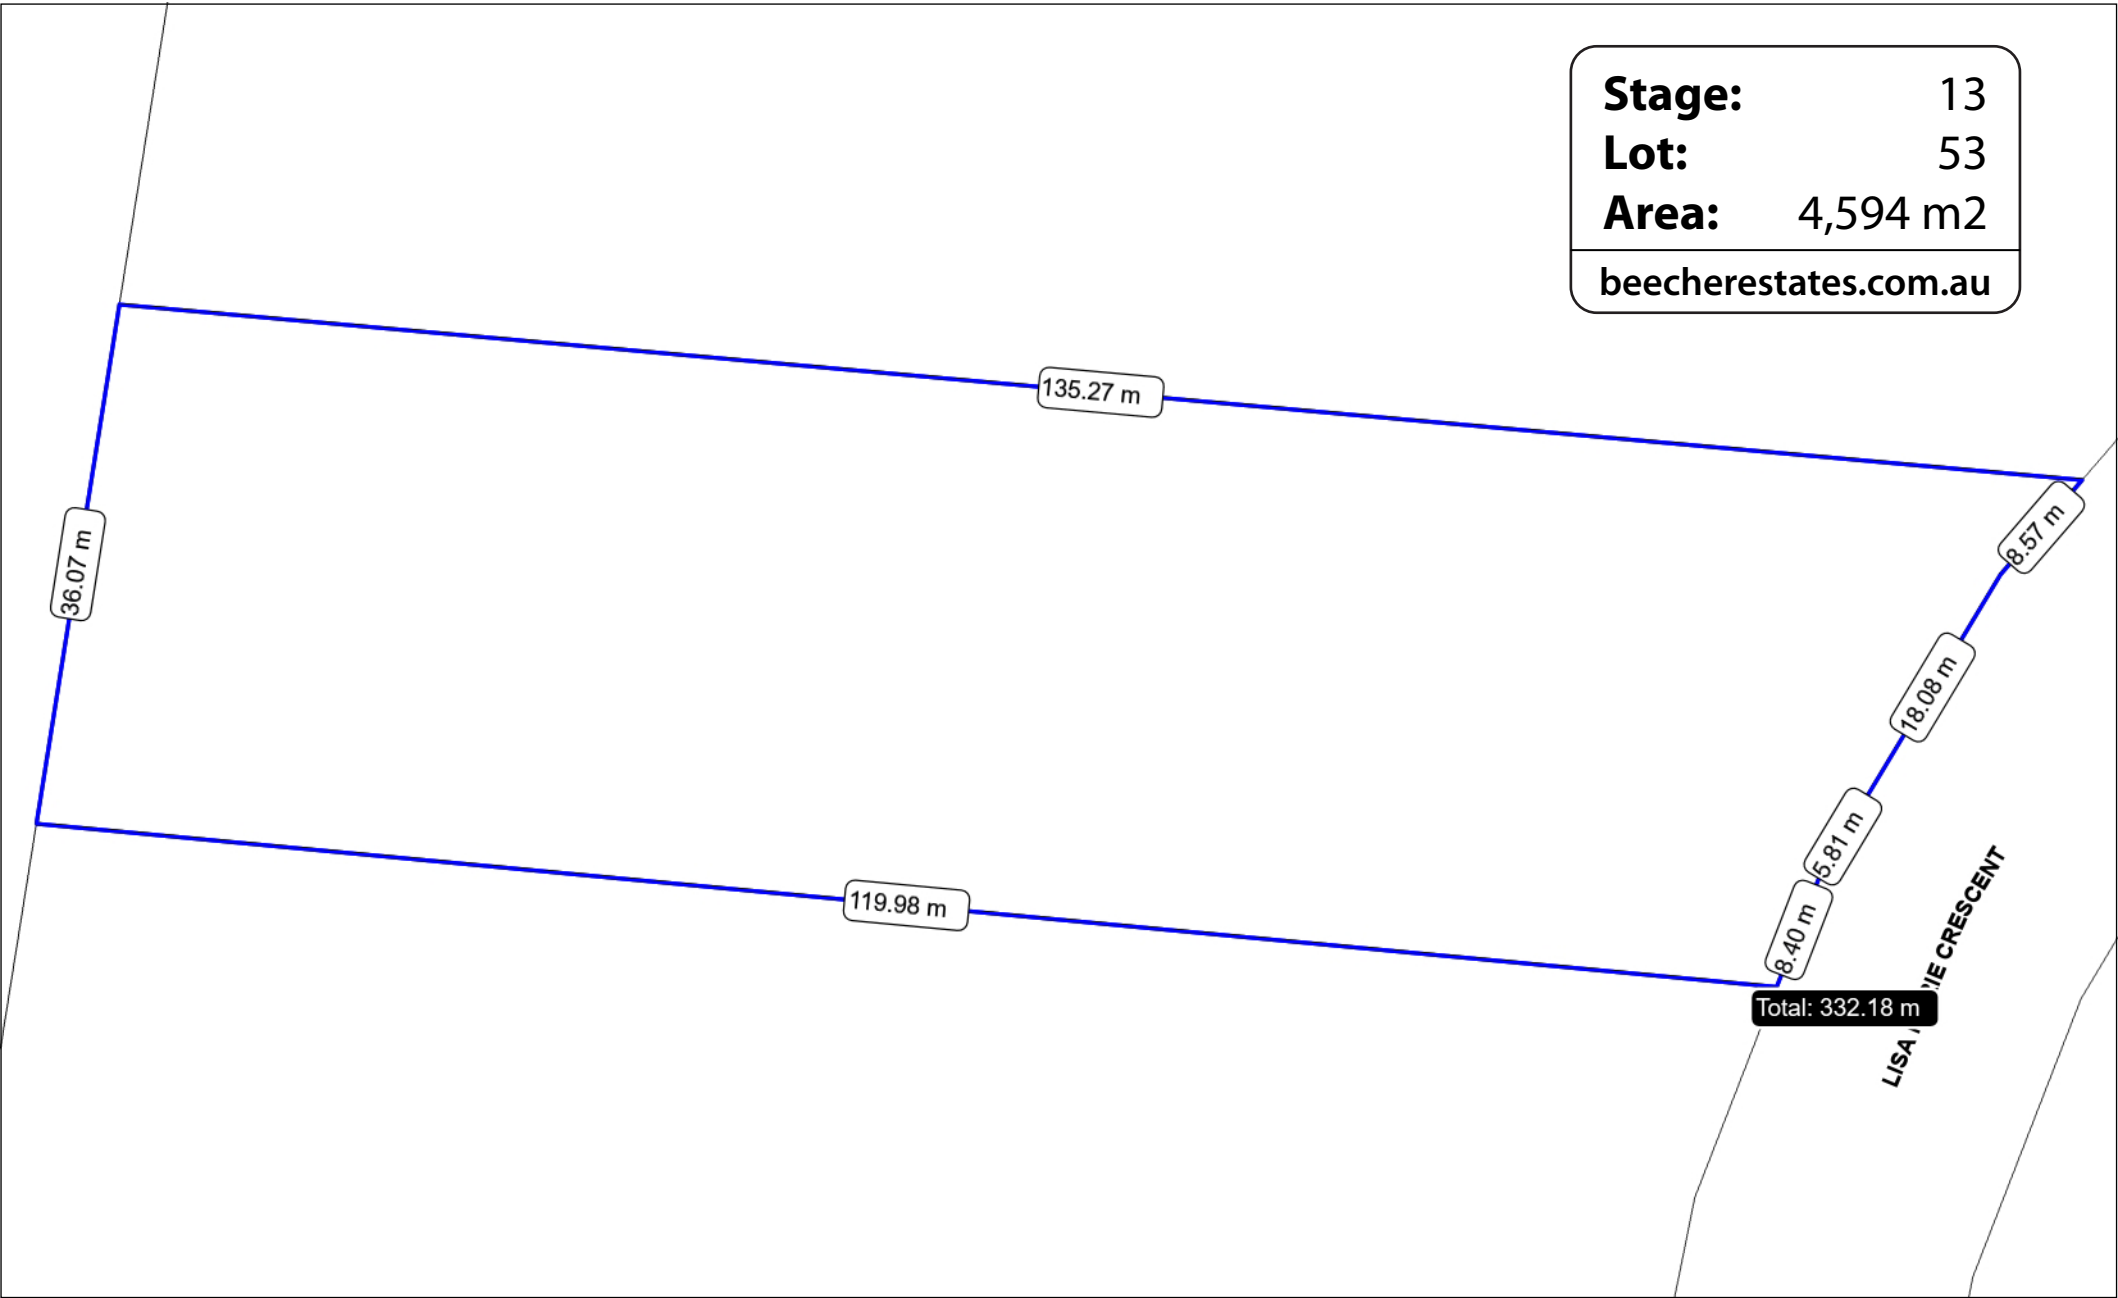

**Stage:** 13  
**Lot:** 53  
**Area:** 4,594 m<sup>2</sup>  
[beecherestates.com.au](http://beecherestates.com.au)

30 Lisa Marie Crescent  
 Burua, Queensland 4680

Printed: 22-Oct-2020  
 Map Scale 1:519  
 Original Size: A4